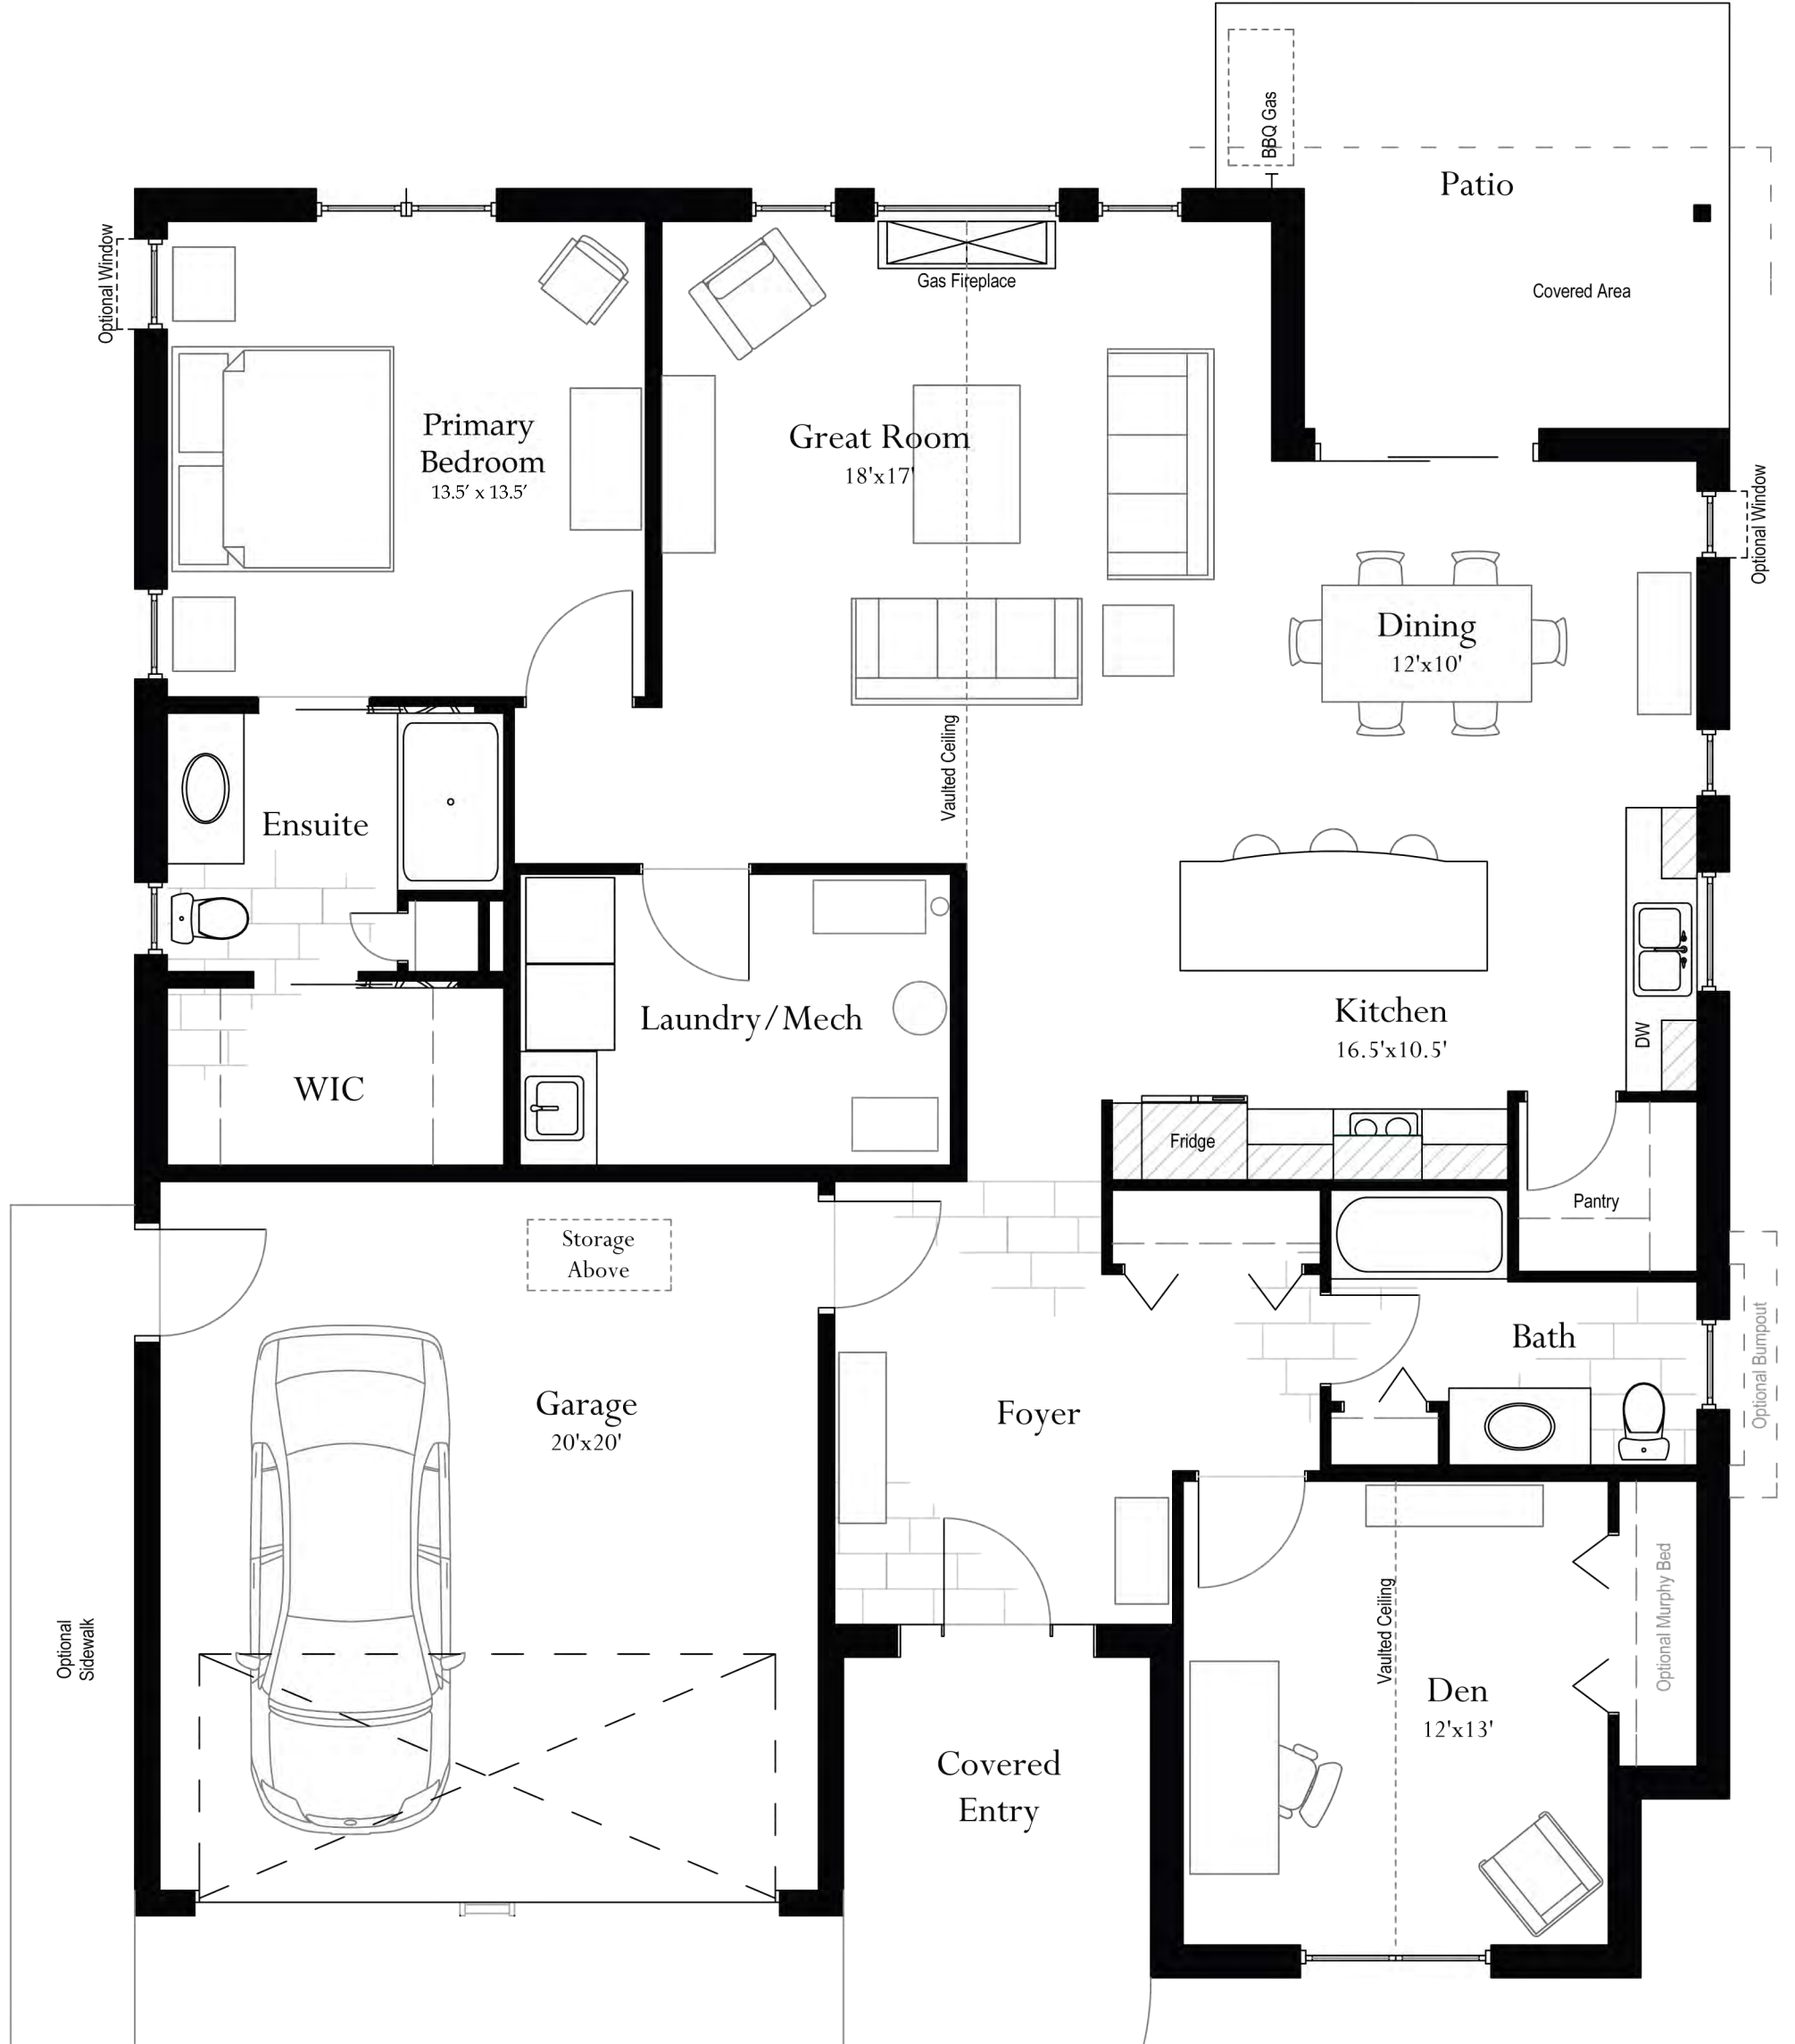

*Shown with optional frieze board*

# The Katsura

No Basement  
1660 sqft

# Main Floor Plan